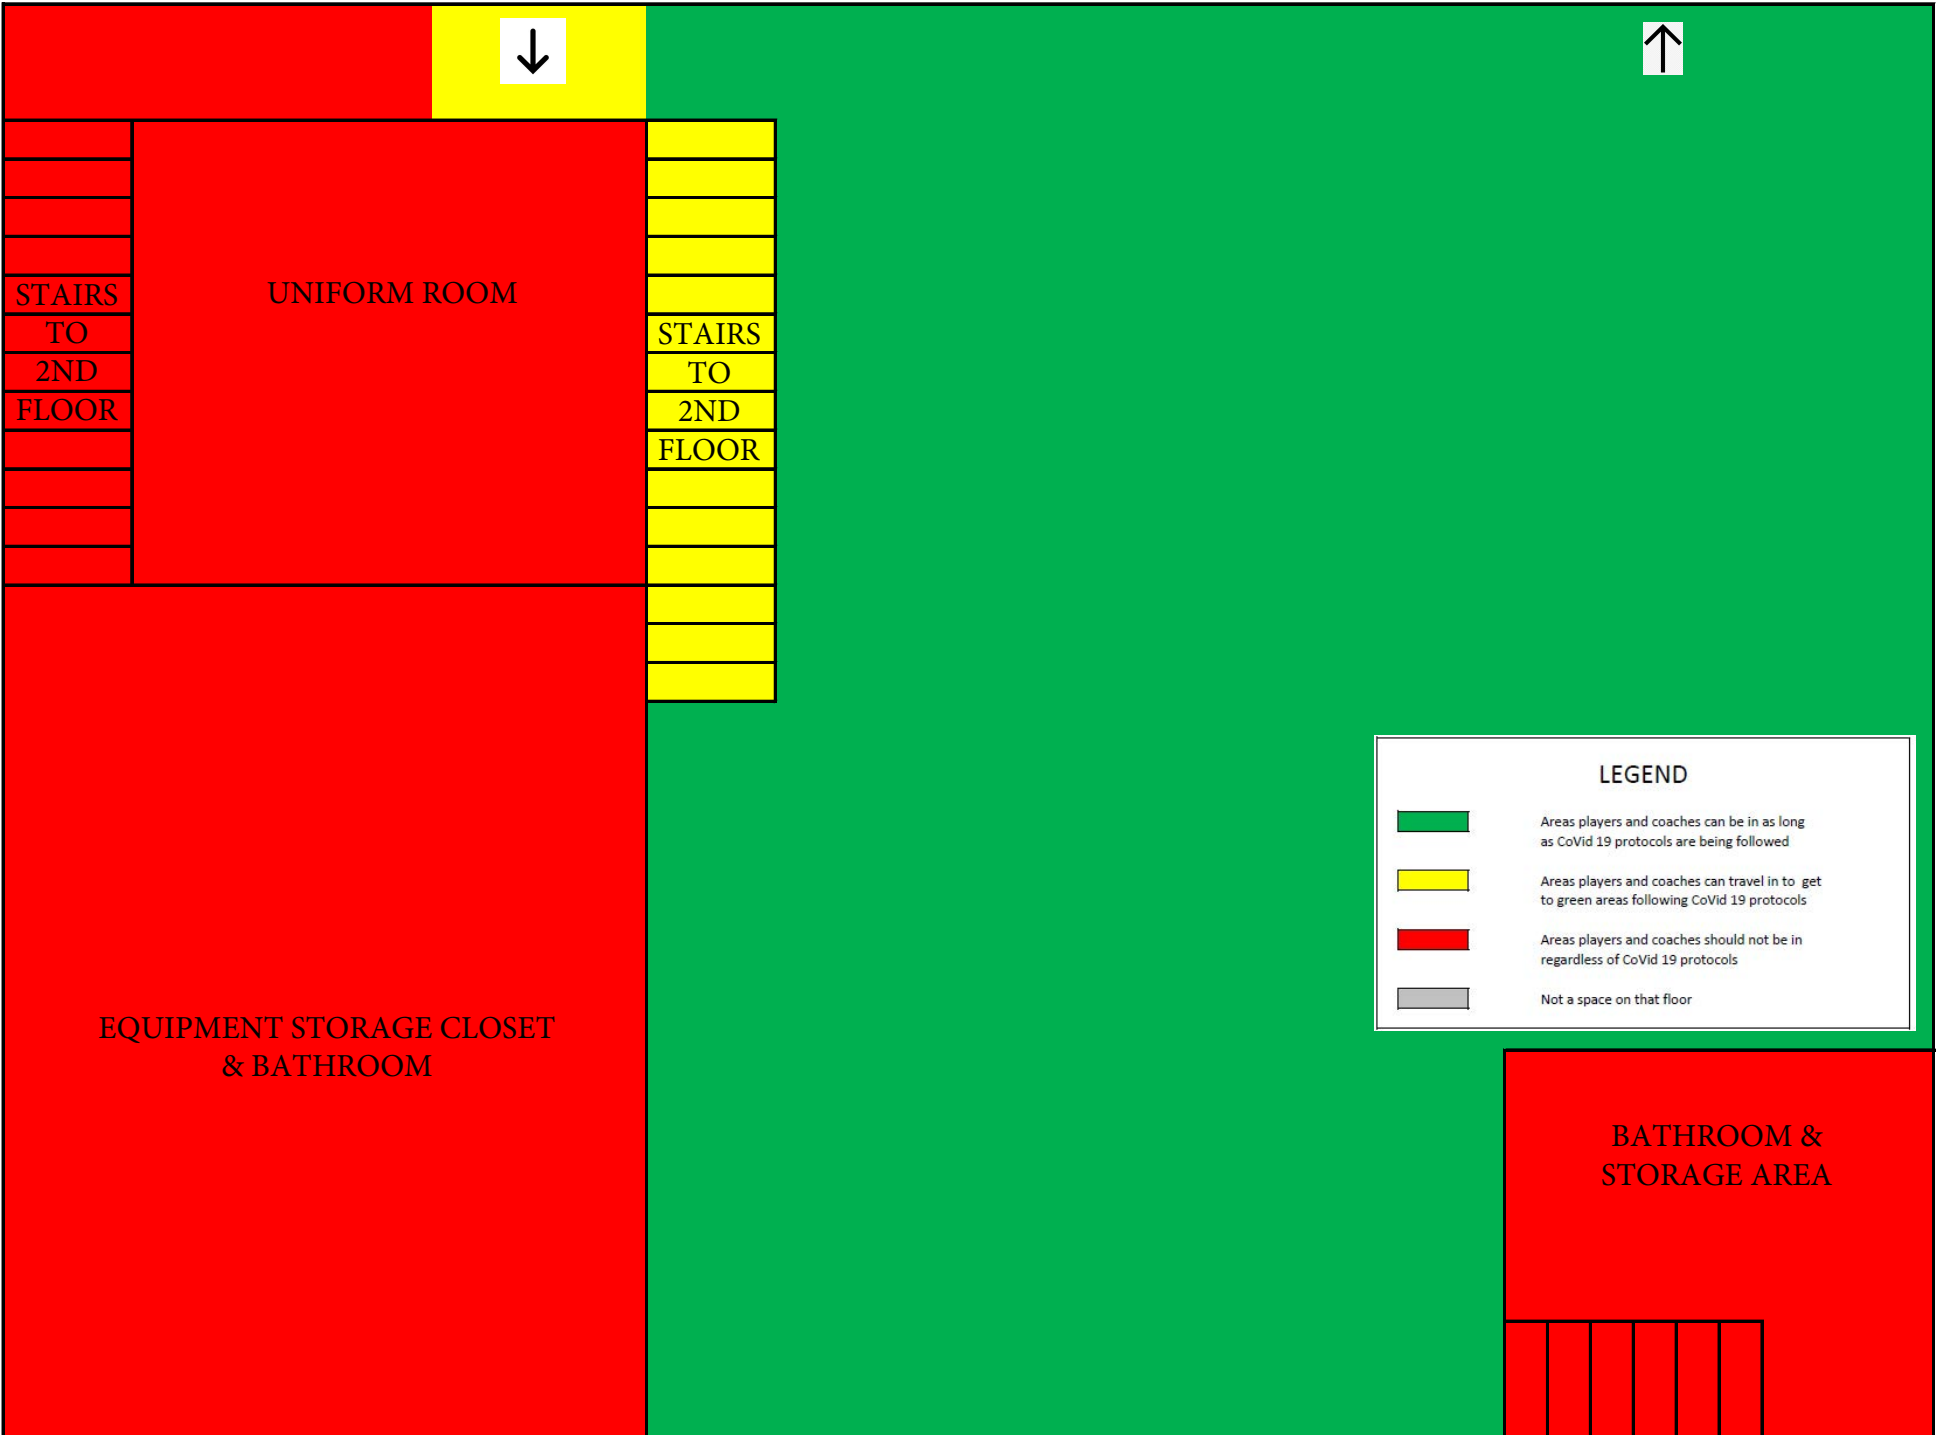

ENTRY DOOR

EXIT DOOR

LEGEND

-  Areas players and coaches can be in as long as CoVid 19 protocols are being followed
-  Areas players and coaches can travel in to get to green areas following CoVid 19 protocols
-  Areas players and coaches should not be in regardless of CoVid 19 protocols
-  Not a space on that floor

FIRST LEVEL OF RMMSA WAREHOUSE