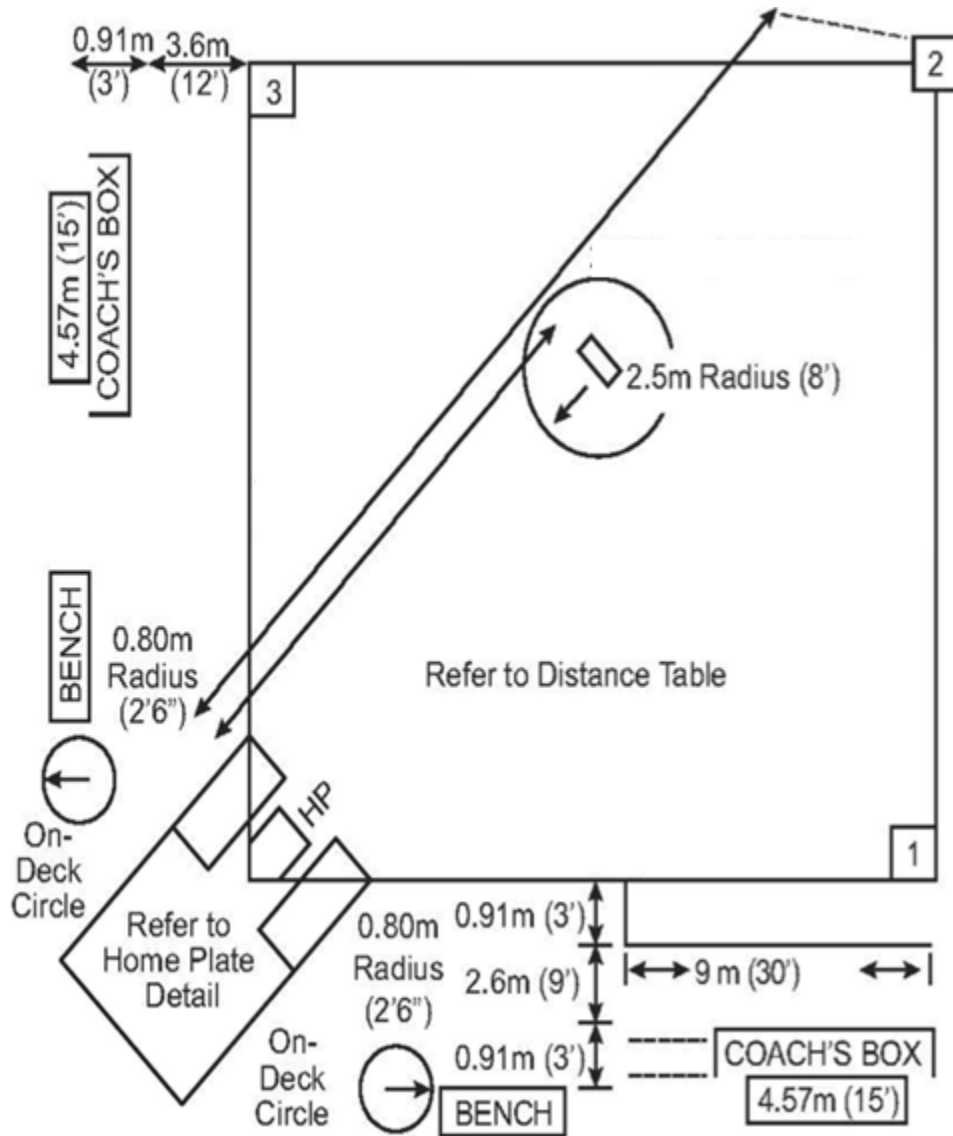

RMMSA FIELD SETUP

CATEGORY	AGE	YEAR	BALL	PITCHING	BASELINES	FENCES (MIN-MAX)
U19 A & B	UNDER 19	2002/2003/2004	12"	43'	60'	200'-210'
U20 C	UNDER 20	2002/2003/2004	12"	40'	60'	200'-210'
U17 A & B	UNDER 17	2005/2006	12"	43'	60'	180'-210'
U17 C	UNDER 17	2005/2006	12"	40'	60'	180'-210'
U15	UNDER 15	2007/2008	12"	40'	60'	170'-210'
U13	UNDER 13	2009/2010	11"	38'	55'	160'-210'
U11	UNDER 11	2011/2012	11"	35'	45'	150'-210'
U9	UNDER 9	2013/2014	11"	30'	45'	150'-210'
U7	UNDER 7	2015/2016/2017	11"	30'	45'	150'-210'

NOTE: Colour on chart matches tag colour on the field.